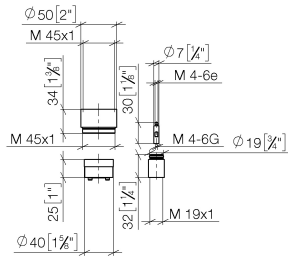

Extension 25 mm -

12 191 970 90

- up to 25 mm: 1 x 12 191 970 90
- 26 mm - 50 mm: 2 x 12 191 970 90

for concealed single-lever shower and bath mixer 36
12X SSS-FF

Extension 25 mm -

12 191 970 90

mm [inches]

Extension 25 mm -

12 191 970 90

12 191 970 90

Spare parts list

No.	Item Number	Name	Quantity used	Delivery time
1	09 17 01 191 90	sleeve	1	2
2	09 14 10 210 90	seal	1	2
3	09 30 11 186 90	disc	1	2
4	09 14 03 160 90	seal	2	2
5	09 31 11 207 90	bar	1	2
6	09 14 10 047 90	seal	1	2
7	09 17 01 192 90	sleeve	1	2