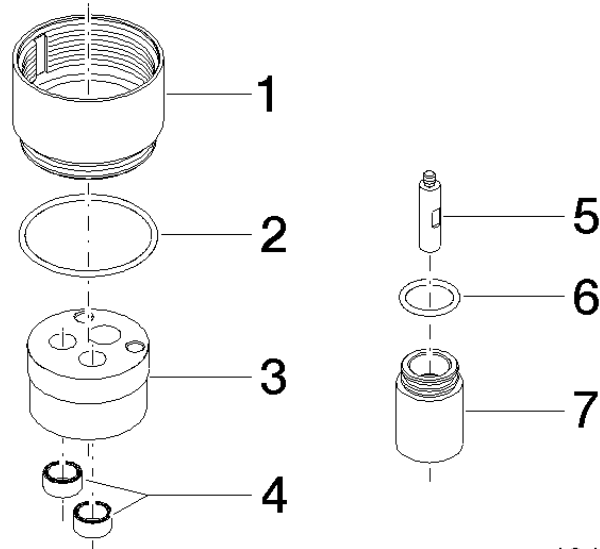

Extension 25 mm -

12 191 970 90

- up to 25 mm: 1 x 12 191 970 90
- 26 mm - 50 mm: 2 x 12 191 970 90

for concealed single-lever shower and bath mixer 36
12X SSS-FF

Extension 25 mm -

12 191 970 90

mm [inches]

Extension 25 mm -

12 191 970 90

12 191 970 90

Spare parts list

No.	Item Number	Name	Quantity used	Delivery time
1	09 17 01 191 90	sleeve	1	2
2	09 14 10 210 90	seal	1	2
3	09 30 11 186 90	disc	1	2
4	09 14 03 160 90	seal	2	2
5	09 31 11 207 90	bar	1	2
6	09 14 10 047 90	seal	1	2
7	09 17 01 192 90	sleeve	1	2